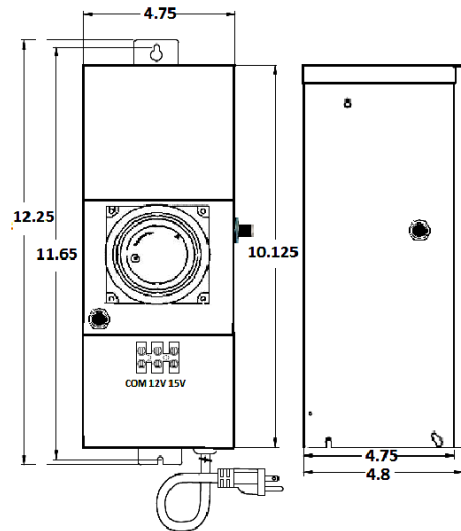

DIMENSIONS:

L 12.25" X W 4.8" X H 4.75"

TR-200W-DT-TPC-SS

**DUAL-TAP LANDSCAPE TRANSFORMERS WITH
TIMER & PHOTOCELL SLIDE DOOR**

ELECTRICAL SPECIFICATIONS:

- Input Voltage: 120V/60Hz
- Wattage: 200W Max
- Multi Tap: 12VAC & 15VAC
- Output Voltage: 120V
- Efficiency: 90%

HOUSING SPECIFICATIONS:

- Finish: Stainless Steel
- NEMA 3R rated
- Thermal manually reset secondary breaker 25A
- Non dimmable if use timer or/and photocell
- Terminal Blocks: 2
- Temperature class B(266°F)
- Suitable for Indoor and Outdoor use
- IP Rating: IP67, Suitable for Wet Locations